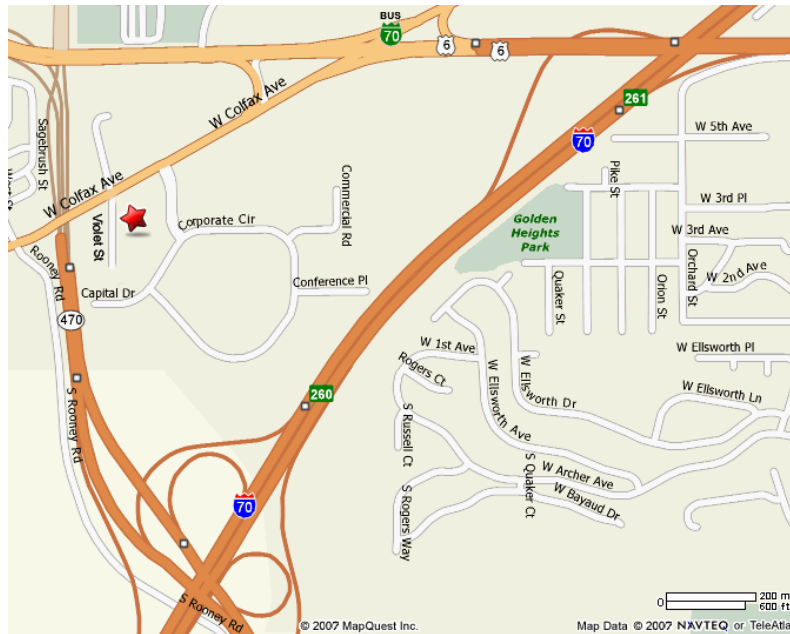

Driving Directions

The Uptime Group
 200 Violet St Ste 150
 Golden, CO 80401
 (303) 757-4611

From Denver

Going west on I-70

Take exit 262 for US-40/W Colfax Ave	0.2 mi
Slight right at W Colfax Ave	1.4 mi
Turn left at Violet St	0.1 mi

OR

Going west on 6th Ave

Take a slight left at W Colfax Ave	0.5 mi
Turn left at Violet St	0.1 mi

From South Denver

Going west/north on C-470

Take the 6 th Ave/US-6 E exit	0.4 mi
Turn right at W 6 th Ave/US-6 E	0.4 mi
Turn right at W Colfax Ave	0.3 mi
Turn left at Violet St	0.1 mi

From Boulder

Going south on highway 93

Take a slight left at 6 th Ave	3.4 mi
Turn right at W Colfax Ave	0.3 mi
Turn left at Violet St	0.1 mi

IT and VoIP. Done right. Done now.